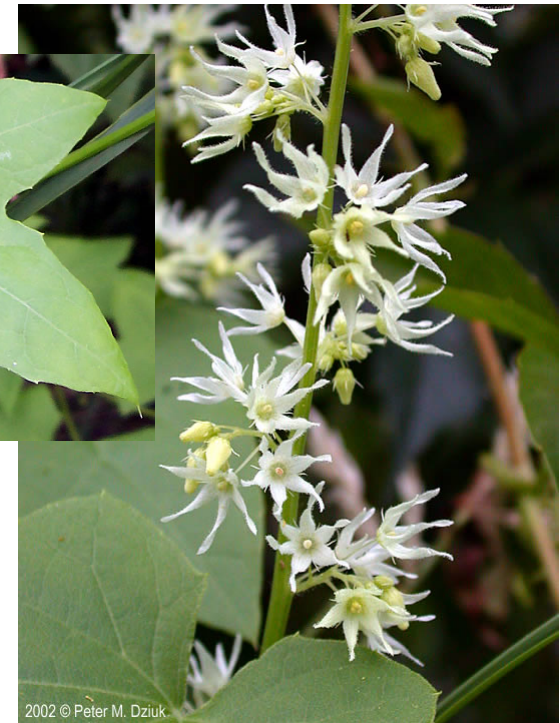

# Goldencreeper look alike

Goldencreeper resembles other members of the Cucumber Family (Cucurbitaceae) including the **native** wild cucumber (*Echinocystis lobata*) and bur cucumber (*Sicyos angulatus*), as well as cultivated summer and fall squashes.

All of these species are easily told apart when in flower: **all native and cultivated members of the family have male and female flowers on the same plant.** Goldencreeper has male and female flowers **on separate plants.** Only male goldencreeper plants have been found in the Midwest.

Wild cucumber (*Echinocystis lobata*) and bur cucumber (*Sicyos angulatus*) have small, white flowers. They both have prickly fruits, but they are **green**, not red.

Bur cucumber (*Sicyos angulatus*)

Wild cucumber (*Echinocystis lobata*)