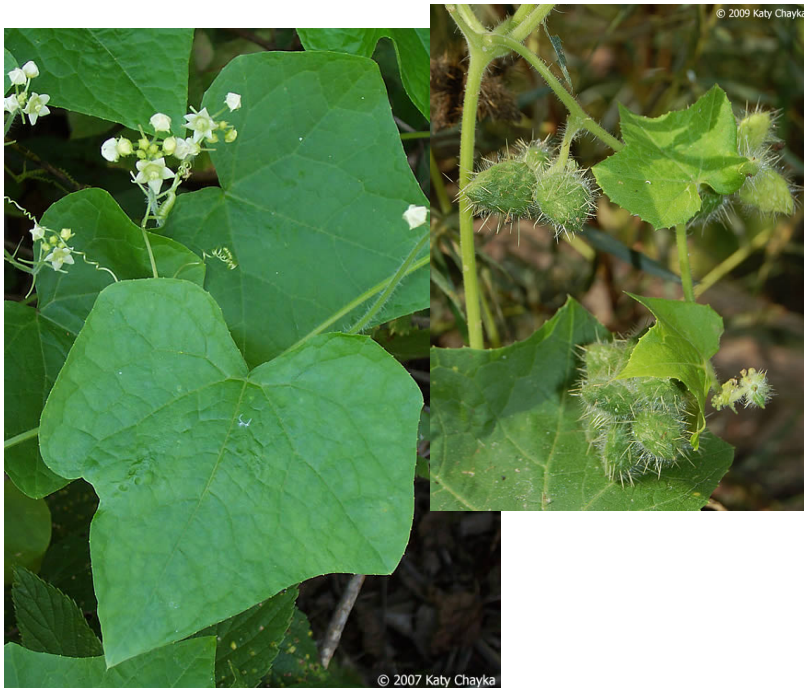

# Goldencreeper look alike

Goldencreeper resembles other members of the Cucumber Family (Cucurbitaceae) including the **native** wild cucumber (*Echinocystis lobata*) and bur cucumber (*Sicyos angulatus*), as well as cultivated summer and fall squashes.

All of these species are easily told apart when in flower: **all native and cultivated members of the family have male and female flowers on the same plant.** Goldencreeper has male and female flowers **on separate plants.** Only male goldencreeper plants have been found in the Midwest.

Wild cucumber (*Echinocystis lobata*) and bur cucumber (*Sicyos angulatus*) have small, white flowers. They both have prickly fruits, but they are **green**, not red.

Bur cucumber (*Sicyos angulatus*)

Wild cucumber (*Echinocystis lobata*)