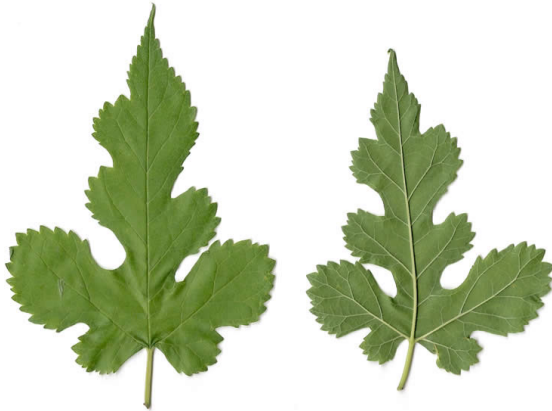

White mulberry (*Morus alba*)

5395979

- Medium to large tree with lobed leaves and milky sap
- Habitats it invades:
 - Forests
 - Grasslands
 - Roadsides
- Status
 - Wisconsin: Restricted
 - Regulated in: IN

White mulberry (*Morus alba*)

Leaves alternate, simple

- 3–4” long, often palmately-lobed
- Leaf margins toothed; leaves often shiny
- Leaves of different shapes on the same plant
- Sap is milky

White mulberry (*Morus alba*)

Flower/fruit

Female flowers

- Flowers are small and not showy
- Male & female flowers borne in catkins on separate plants
- Fruit resembles a blackberry.

Male flowers

White mulberry look alike

White mulberry (*Morus alba*) looks very similar to the **native** red mulberry (*Morus rubra*).

	White mulberry (I)	Red mulberry (N)
Leaf shape	Variable; mostly 3-7 lobed	Variable; mostly unlobed or 2-3 lobed
Leaf color / texture	Smooth / shiny on upper surface; hairy only along veins on lower surface	Dull / somewhat rough on upper surface; hairy on lower surface
Twigs / bark	Exude milky sap; more orange than red mulberry	Exude milky sap