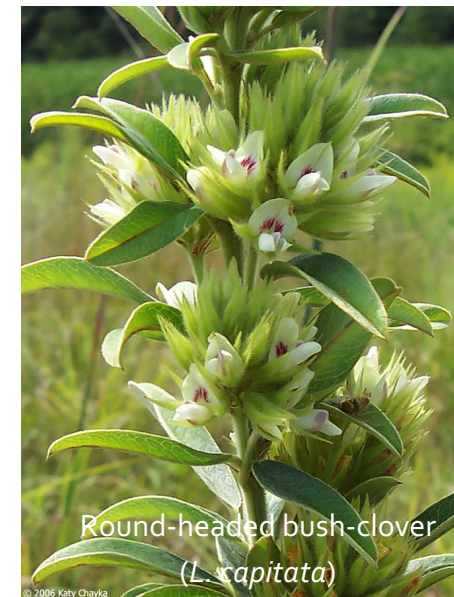

# Sericea lespedeza (*Lespedeza cuneata*)

- Bushy legume with small flowers and leaves; stems resemble brooms with many side branches
- Habitats it invades:
  - Grasslands
  - Roadsides
- Status
  - Wisconsin: Prohibited
  - Regulated in: IN

# Sericea lespedeza (*Lespedeza cuneata*)

Renz Weed Science  
COLLEGE OF AGRICULTURAL & LIFE SCIENCES  
UNIVERSITY OF WISCONSIN-MADISON

***Leaves alternate, trifoliate***

- 0.25-1" long, with 3 leaflets
- Leaves and stems hairy and grayish green
- Multiple stems from ground level, strongly angled; main stems branched

## Flower/fruit

- Small, pea-like flowers; creamy white with purple spot on the uppermost petal.
- Flowers 1-3 in the leaf axils; mid-summer
- Fruit is a tiny, oval legume

© Dan Tenaglia, MissouriPlants.com, Bugwood.org

# Sericea lespedeza look alike

*Sericea lespedeza* resembles other native bush-clovers (*Lespedeza* spp.) but can be told apart from them based on flower and stem hair characters.

© Dan Tenaglia, MissouriPlants.com