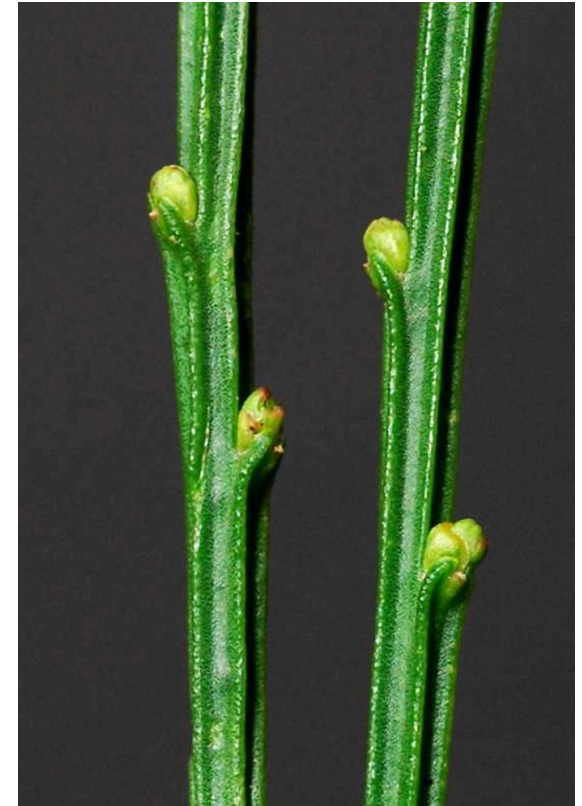

Scotch broom (*Cytisus scoparius*)

- Legume shrub with green, angled stems and tiny leaves
- Habitats it invades:
 - Grasslands
- Status
 - Wisconsin: Prohibited (not escaped here yet)
 - Not regulated in neighboring states

Scotch broom (*Cytisus scoparius*)

Leaves alternate, trifoliate

- Leaves with 1-3 leaflets
- Leaflets less than ½ " long
- Stems angled, green

© Robert Vidéki, Doronicum Kft., Bugwood.org

© Robert Vidéki, Doronicum Kft., Bugwood.org

5397124

© Ben Legler U. of Washington - WTU - Herbarium

Scotch broom (*Cytisus scoparius*)

Flower/fruit

- Flowers yellow, pea-like, ~1" long
- Flowers borne in the axils of the leaves; May-June
- Fruit is a dry legume

Scotch broom look alike

Scotch broom (*Cytisus scoparius*) is quite unlike any other legume shrub in Wisconsin. The only other legume shrub with yellow flowers in the state is the **invasive** Siberian peashrub (*Caragana arborescens*). It differs in its **brown, rounded stems**, smaller flowers, and **pinnately compound leaves**.